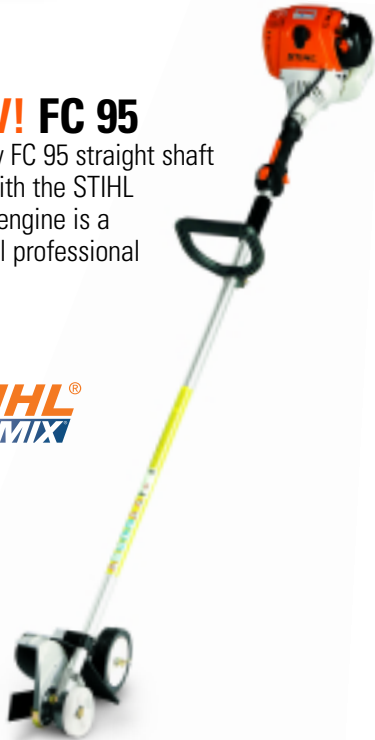

Are you ready for a **STIHL**®?

Homeowner & Professional Edgers

FC 55

This curved shaft edger with a STIHL Homescaper Series™ engine is well-balanced, easy to use, and designed for edging tasks around the home.

FC 75

This curved shaft edger with the STIHL Professional Series engine offers a more powerful edger for edging tasks around the home or professional use.

Not available in California

NEW! FC 90

This new curved shaft edger with the patented STIHL 4-MIX® engine provides more power and is also well-balanced and easy to use.

NEW! FC 95

The new FC 95 straight shaft edger with the STIHL 4-MIX® engine is a powerful professional edger.

FC 100

This curved shaft edger equipped with the STIHL 4-MIX® engine is an excellent choice for the demanding professional.

FC 110

Our most powerful straight shaft edger with the STIHL 4-MIX® engine makes quick work of any edging job.

Model Specs:	FC 55	FC 75	FC 90	FC 95	FC 100	FC 110
Engine Size:	27.2 cc	25.4 cc	28.8 cc	28.8 cc	31.4 cc	31.4 cc
Engine Power:	1.01 bhp	1.27 bhp	1.27 bhp	1.27 bhp	1.3 bhp	1.3 bhp
Weight:	13.0 lbs.	12.8 lbs.	13.7 lbs.	15.4 lbs.	13.7 lbs.	15.4 lbs.
Fuel Capacity:	10.1 oz.	15.2 oz.	18 oz.	18 oz.	18 oz.	18 oz.
Blade Size:	8.0 in.	8.0 in.	8.0 in.	8.0 in.	8.0 in.	8.0 in.
Arbor Size:	1.0 in.	1.0 in.	1.0 in.	1.0 in.	1.0 in.	1.0 in.